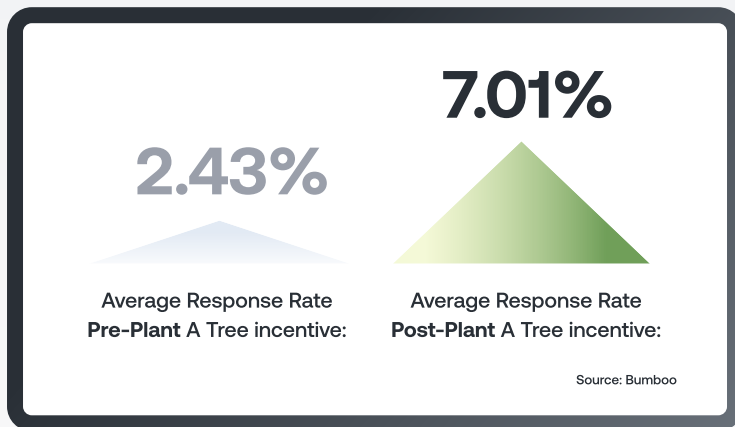

Turning feedback into forests

Consumers care about the planet –

81%

in fact, 81% of them prefer to buy from sustainable sellers.

Yet three in four people question whether brand ESG claims are genuine. If businesses want to drive up their sales, they need to build a green brand image and expand their positive impact on the world.

But enforcing truly impactful ESG initiatives can be a challenge. Where do you start, and how do you know they are effective?

Introducing Treefo. Developed in partnership with Ecologi, it enables you to plant trees for the reviews you collect. This not only motivates more customers to leave feedback but also shows that you embrace sustainability, encouraging people to buy from you again. All you have to do is sign up, and we'll take care of the rest.

Why sign up?

Boost your green credentials

It goes without saying that the more trees you plant, the more you help reduce carbon emissions. Operating sustainably will enable you.

Convert more customers

People are more environmentally conscious than ever before, so they want to shop with brands that champion sustainability.

- ◆ Our client was on a mission to encourage sustainable living and give back to the planet.
- ◆ They wanted to meet their customers' environmental expectations and gather more feedback.
- ◆ By planting a tree for every review collected, they were able to bring two worlds together, offsetting carbon emissions while increasing response rates.
- ◆ Gathering more feedback also enabled the client to demonstrate their sustainable ethos to customers and boost their conversion rates.