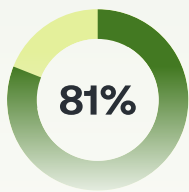

Turning feedback into forests

Consumers care about the planet –

81%

in fact, 81% of them prefer to buy from sustainable sellers.

Yet three in four people question whether brand ESG claims are genuine. If businesses want to drive up their sales, they need to build a green brand image and expand their positive impact on the world.

But enforcing truly impactful ESG initiatives can be a challenge. Where do you start, and how do you know they are effective?

Introducing Treefo. Developed in partnership with Ecologi, it enables you to plant trees for the reviews you collect. This not only motivates more customers to leave feedback but also shows that you embrace sustainability, encouraging people to buy from you again. All you have to do is sign up, and we'll take care of the rest.